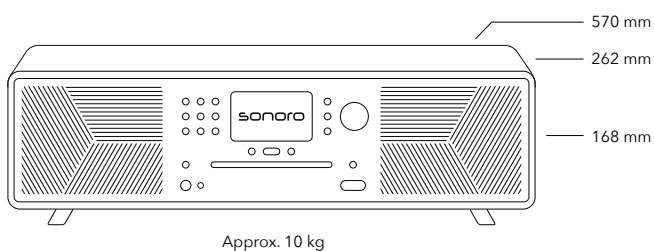

qobuz

deezer

Napster.

sonoro

GERMAN AUDIO DESIGN
www.sonoro.com

MEISTERSTÜCK (Gen.2)

DESIGN

Hand-polished wooden casing with high-quality finish with lacquer. Laser-cut, one-piece aluminum front with floating optic and iconic design. Designed and developed in Germany.

PRODUCT HIGHLIGHTS

- Detailed stereo sound (2.1 system) with dynamic bass function (for optimised bass reproduction)
- 4-inch big display with optimised contrast
- New intuitive user interface
- Control via the sonoro audio app
- Numerous connection options (HDMI (eARC), USB-A, USB-C, optical digital input, Aux-in, etc.)
- Apple AirPlay, Google Cast
- Room correction app for minimising room modes
- Smart Home Ready (Busch-free@home, KNX, Gira X1)